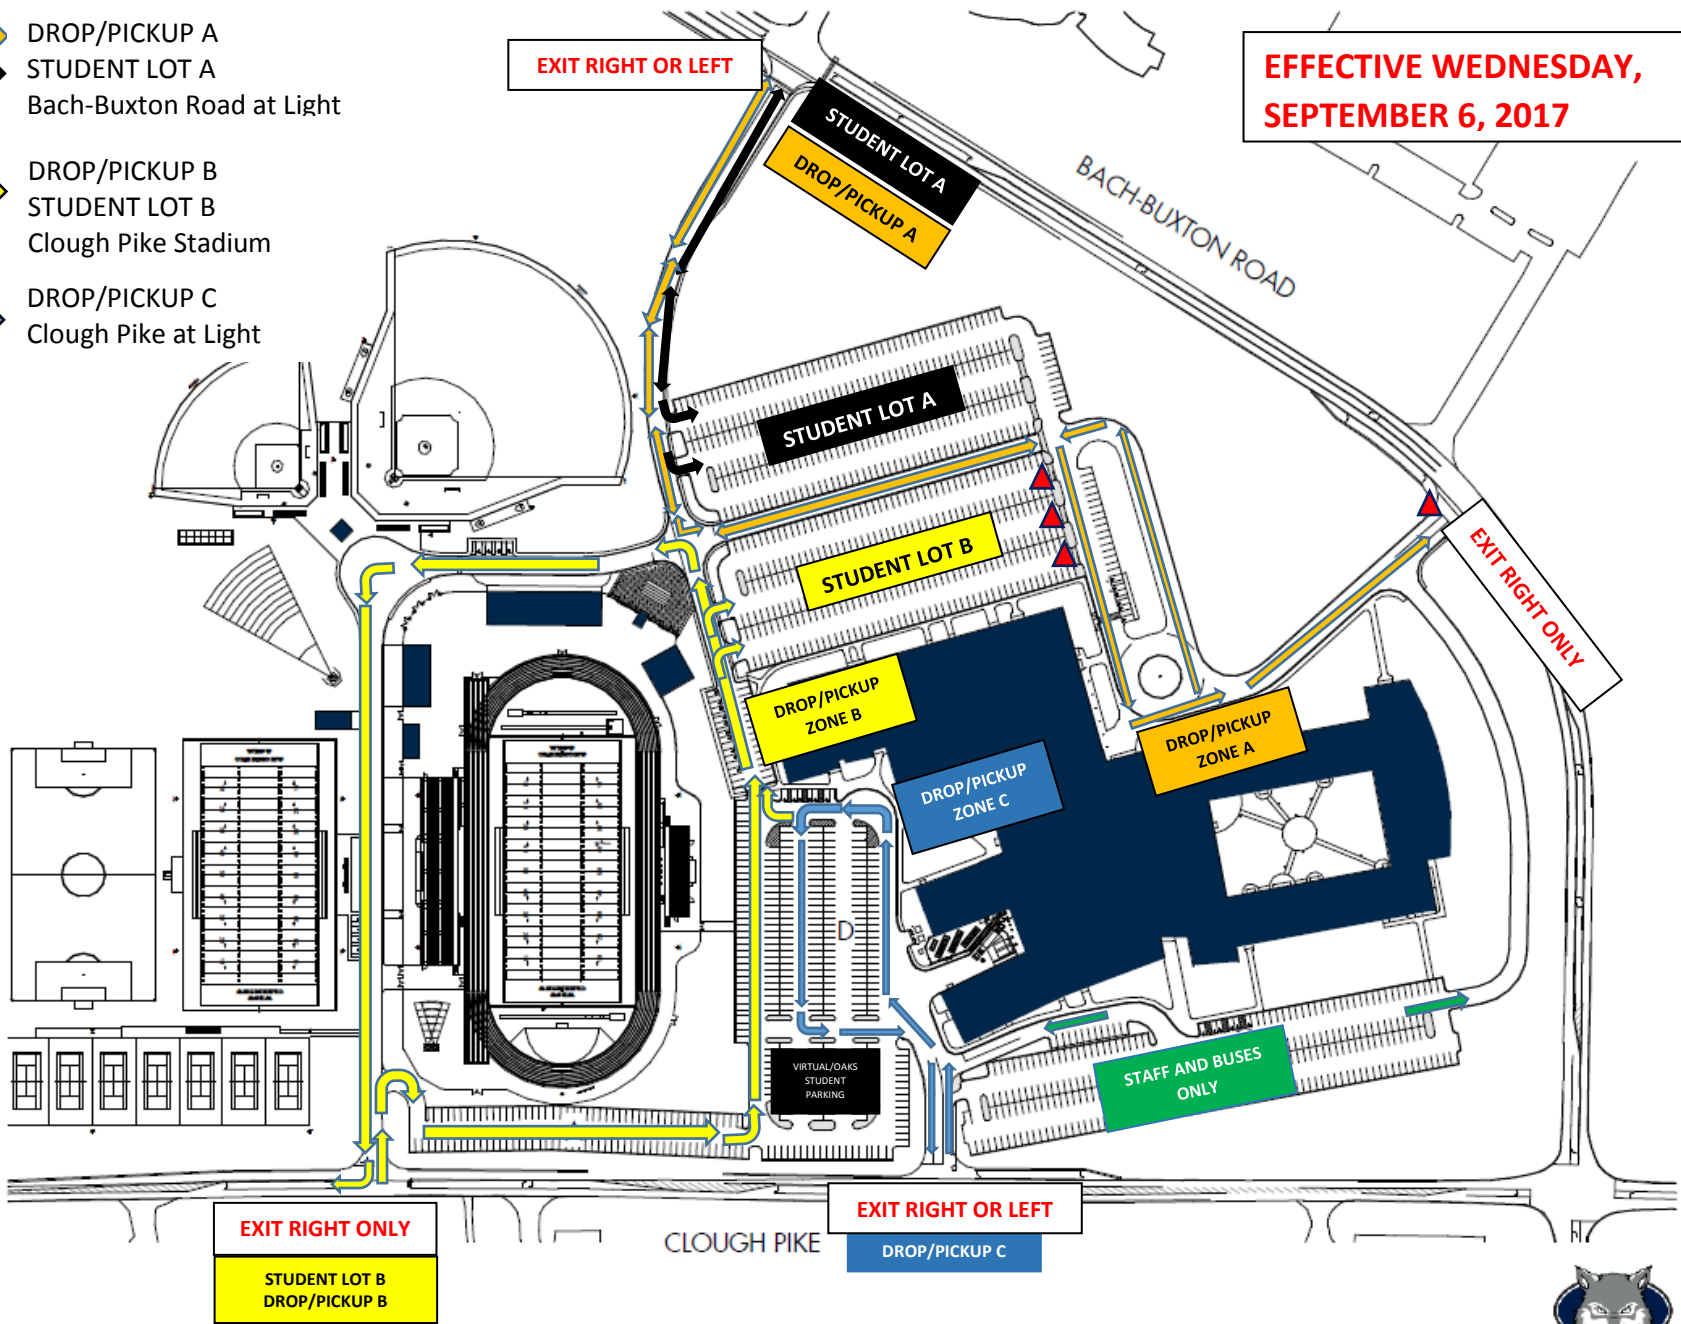

-  DROP/PICKUP A
-  STUDENT LOT A
- Bach-Buxton Road at Light

-  DROP/PICKUP B
-  STUDENT LOT B
- Clough Pike Stadium

-  DROP/PICKUP C
- Clough Pike at Light

**EFFECTIVE WEDNESDAY,
SEPTEMBER 6, 2017**

EXIT RIGHT ONLY
STUDENT LOT B
DROP/PICKUP B

EXIT RIGHT OR LEFT
DROP/PICKUP C

WEST CLERMONT HIGH SCHOOL CAMPUS